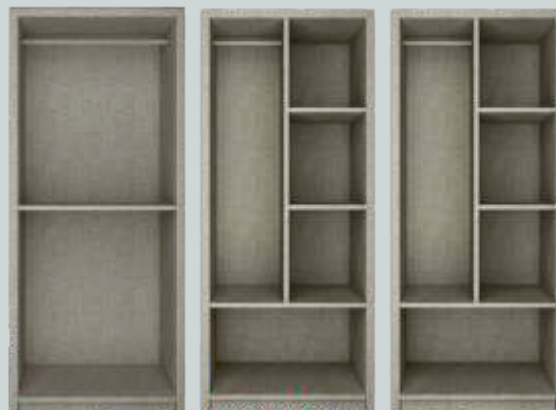

DigiGloss B

Door

Sliding door
H- 8'

Handle

SS
Concealed

Carcass Material

MFC

Shutter Material

Digital Laminate
on Plywood, LTD 9

Sliding Door: WR90212S0D, WR90212S0P x 2