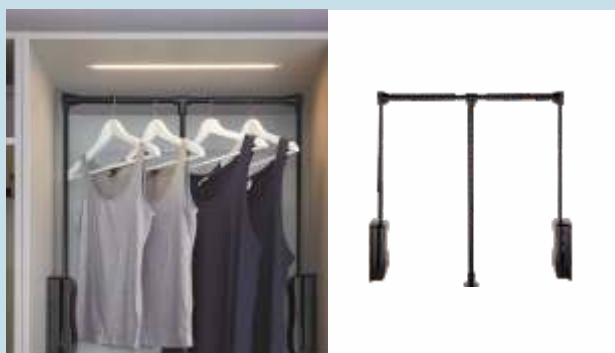

WARDROBE LIFT

Minimum Internal Cabinet Width	Dimension	Article No.
830 mm	830-1150 mm	805.11.354