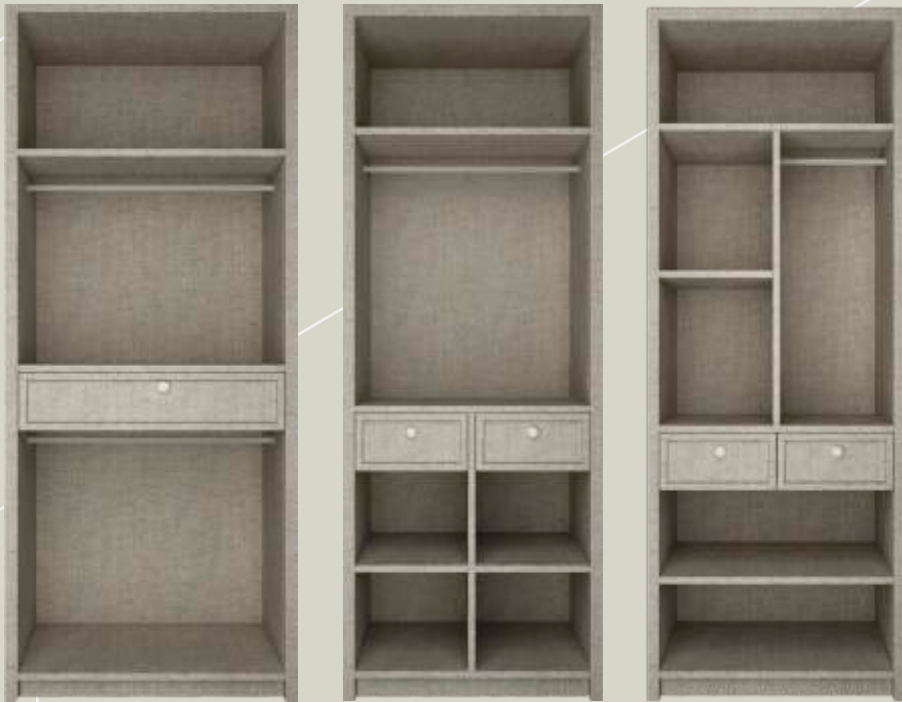

Door

Sliding
H - 8'

Handle

Concealed
Black

Carcass Material

Plywood Carcass

Shutter Material

Acrylic on Plywood
APL-208 Brown Grey

HINGE: WR90242S1D, WR90243SD, WR90242S1P